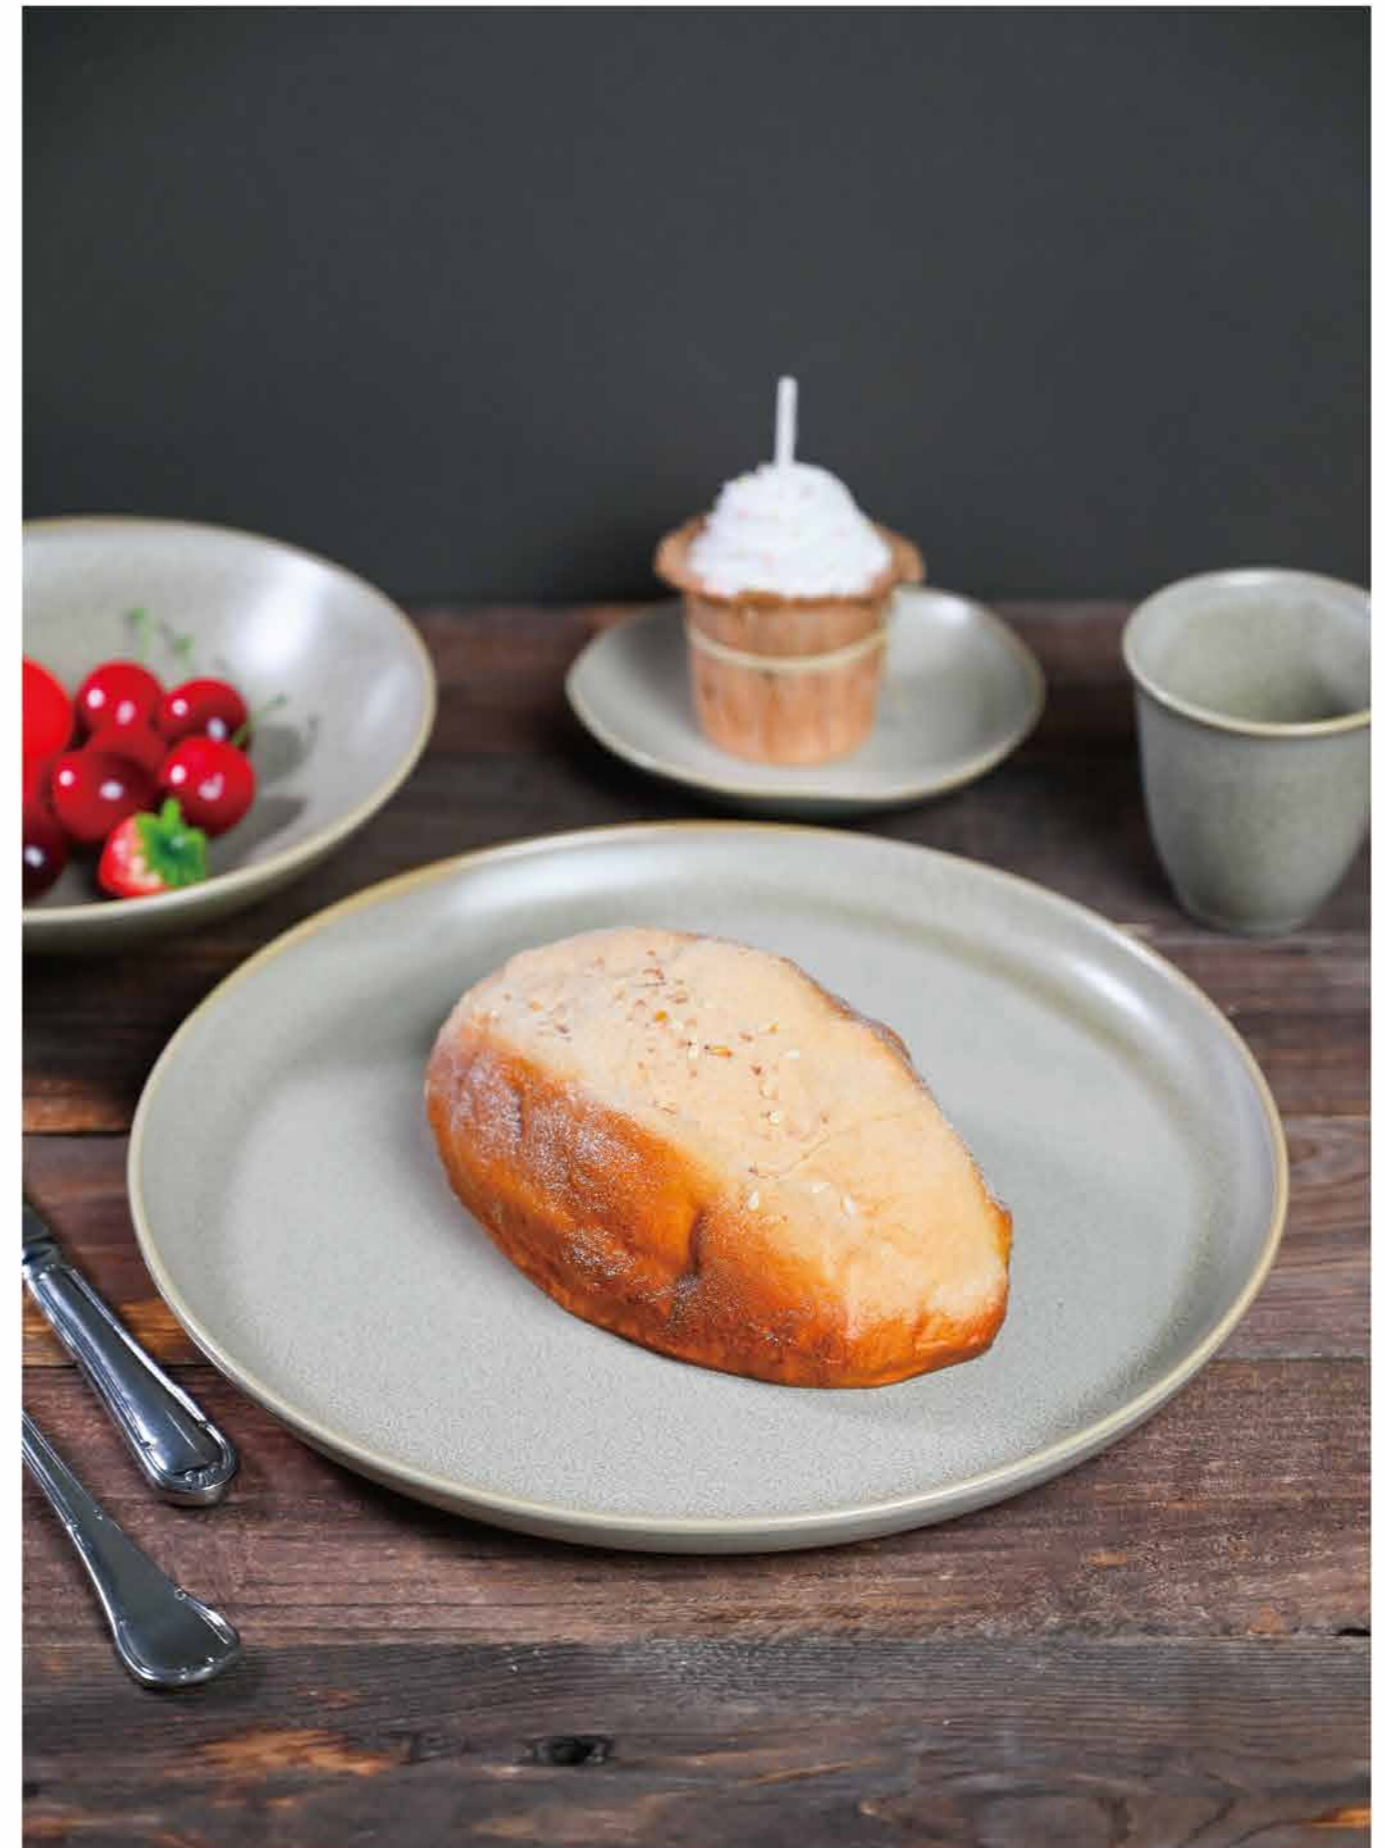

COLOR GLAZED FEATURES

COLOR GLAZED FEATURES

Plate

C7500477 17.5*17.5*1.8 7"
 C7500478 20*20*2 8"
 C7500479 27*27*2.8 10.5"
 C7500480 32.5*32.5*4 12.5"

Plate

C7500780 18.4*18.4*2.9 7.25"
 C7500781 20.7*20.7*3.4 8.25"
 C7500782 26*26*3.5 10.25"