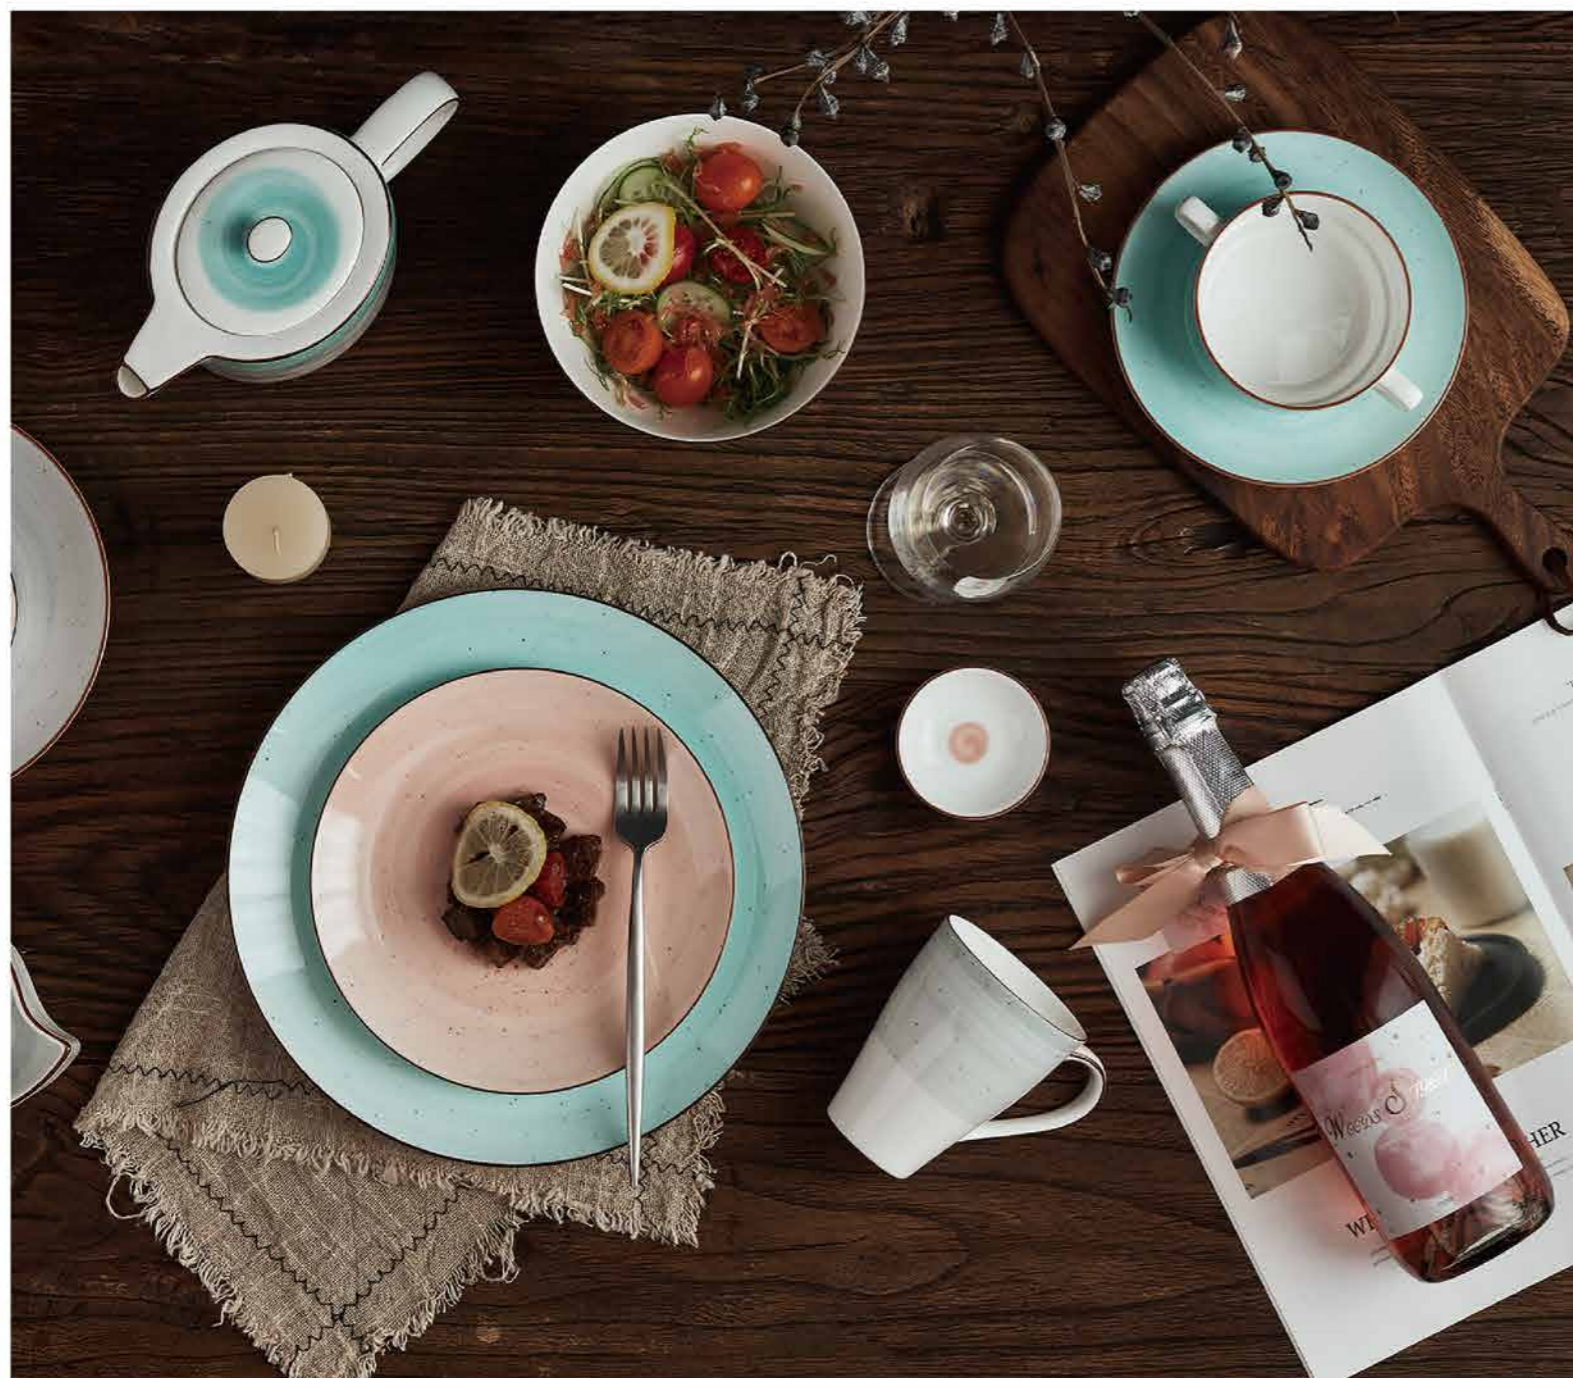

BONE CHINA

Lollipop

BONE CHINA

Rich colors form a colorful world, and relaxed style creates an interesting dining atmosphere.