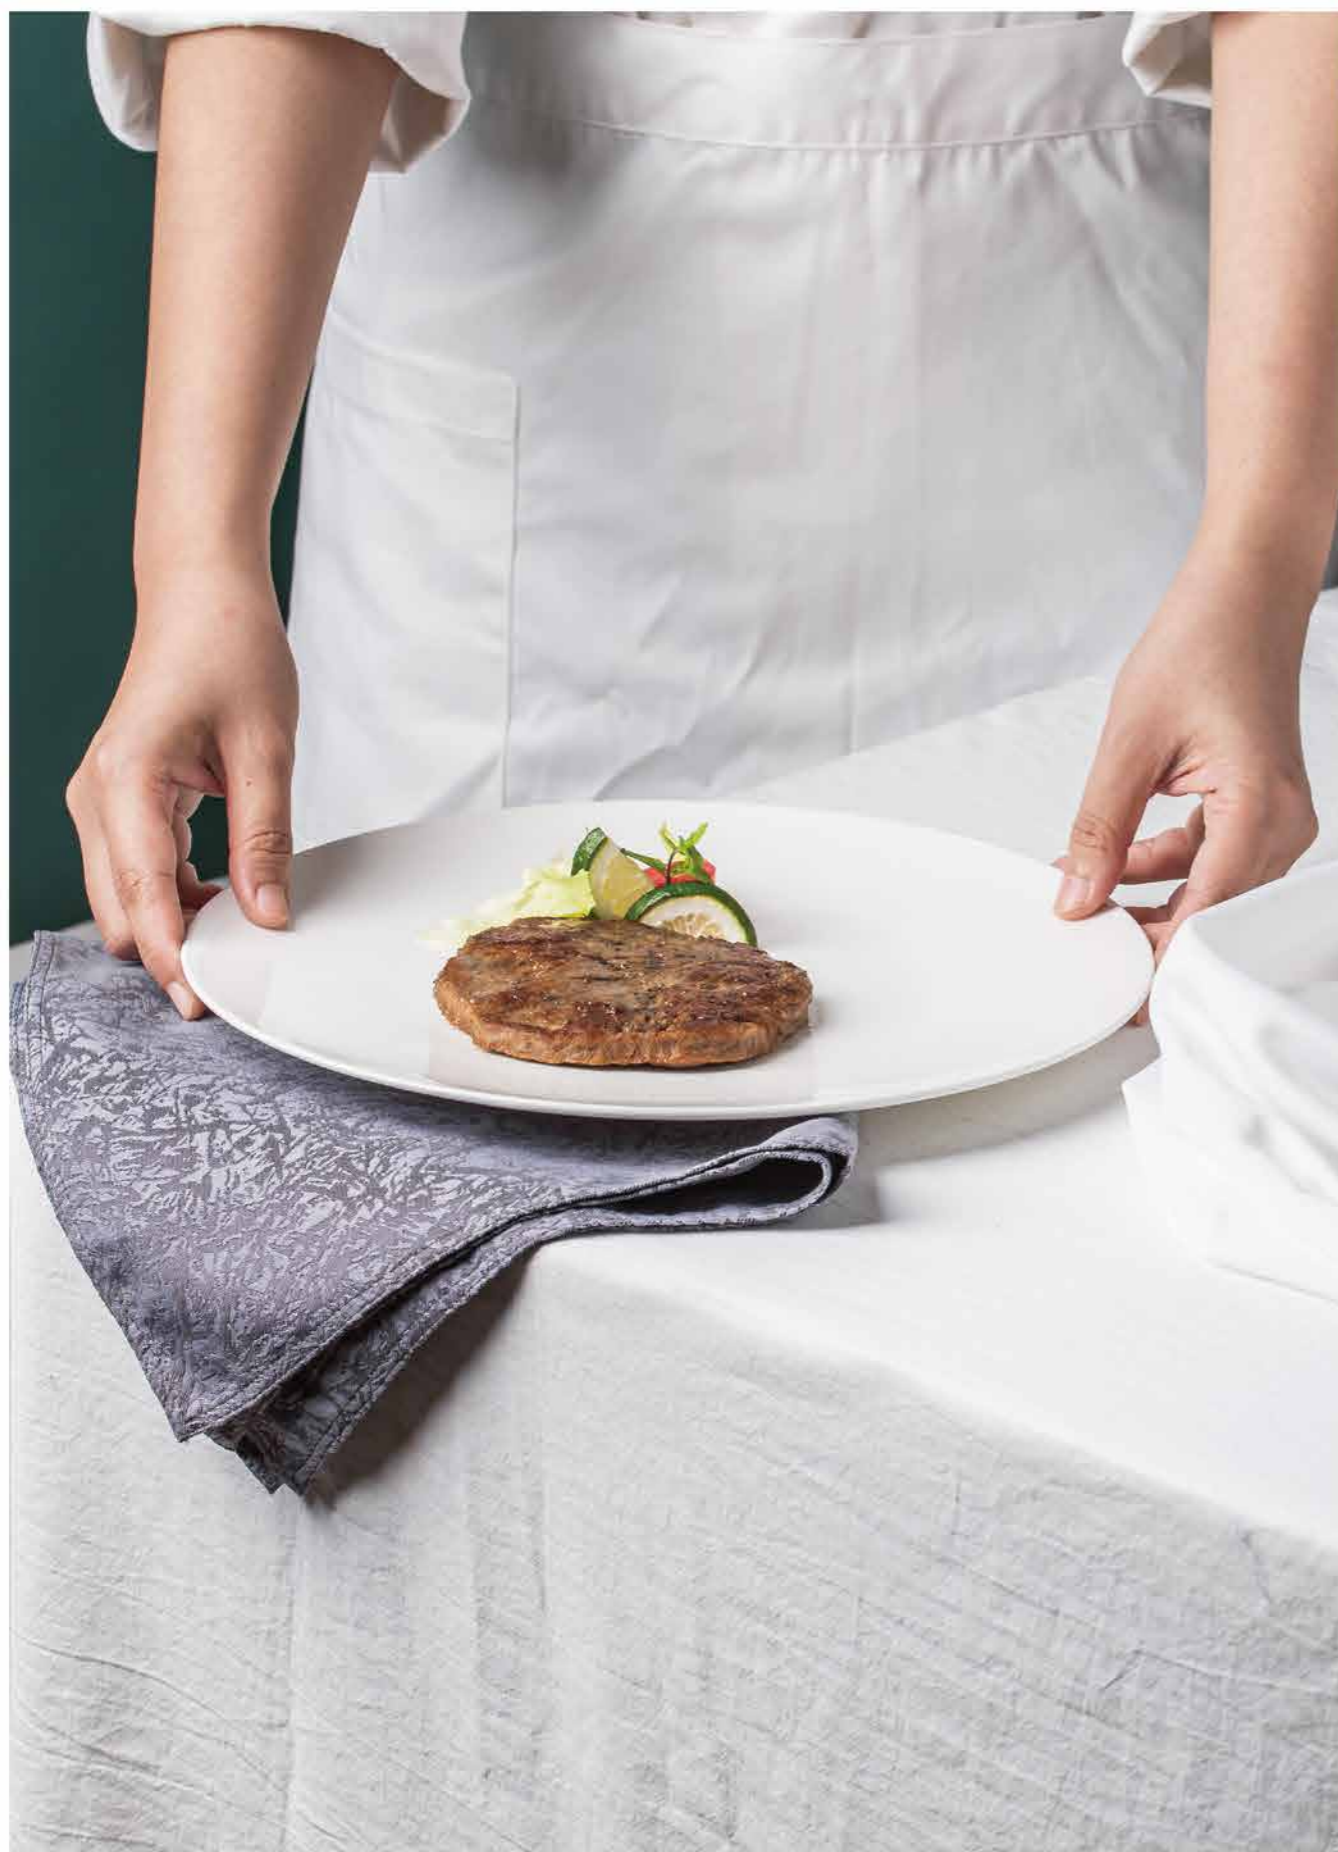

GM Series

T3604351 14.9*14.9*1.5
T3604346 21.8*21.8*1.9
T3604345 28.3*28.3*2

T3604350 24.6*16.8*2

Salad plate

T3604347 24*24*5

T3604348 35.8*35.8*9.2

T3604349 14.4*14.4*7.1
T3604356 9.1*9.1*3.8

T3604356 9.1*9.1*3.8

T3604352 12*9.9*6
T3604353 15.8*15.8*1.8

T3604354 8.6*6.8*4.6
T3604355 10.9*10.9*1.4