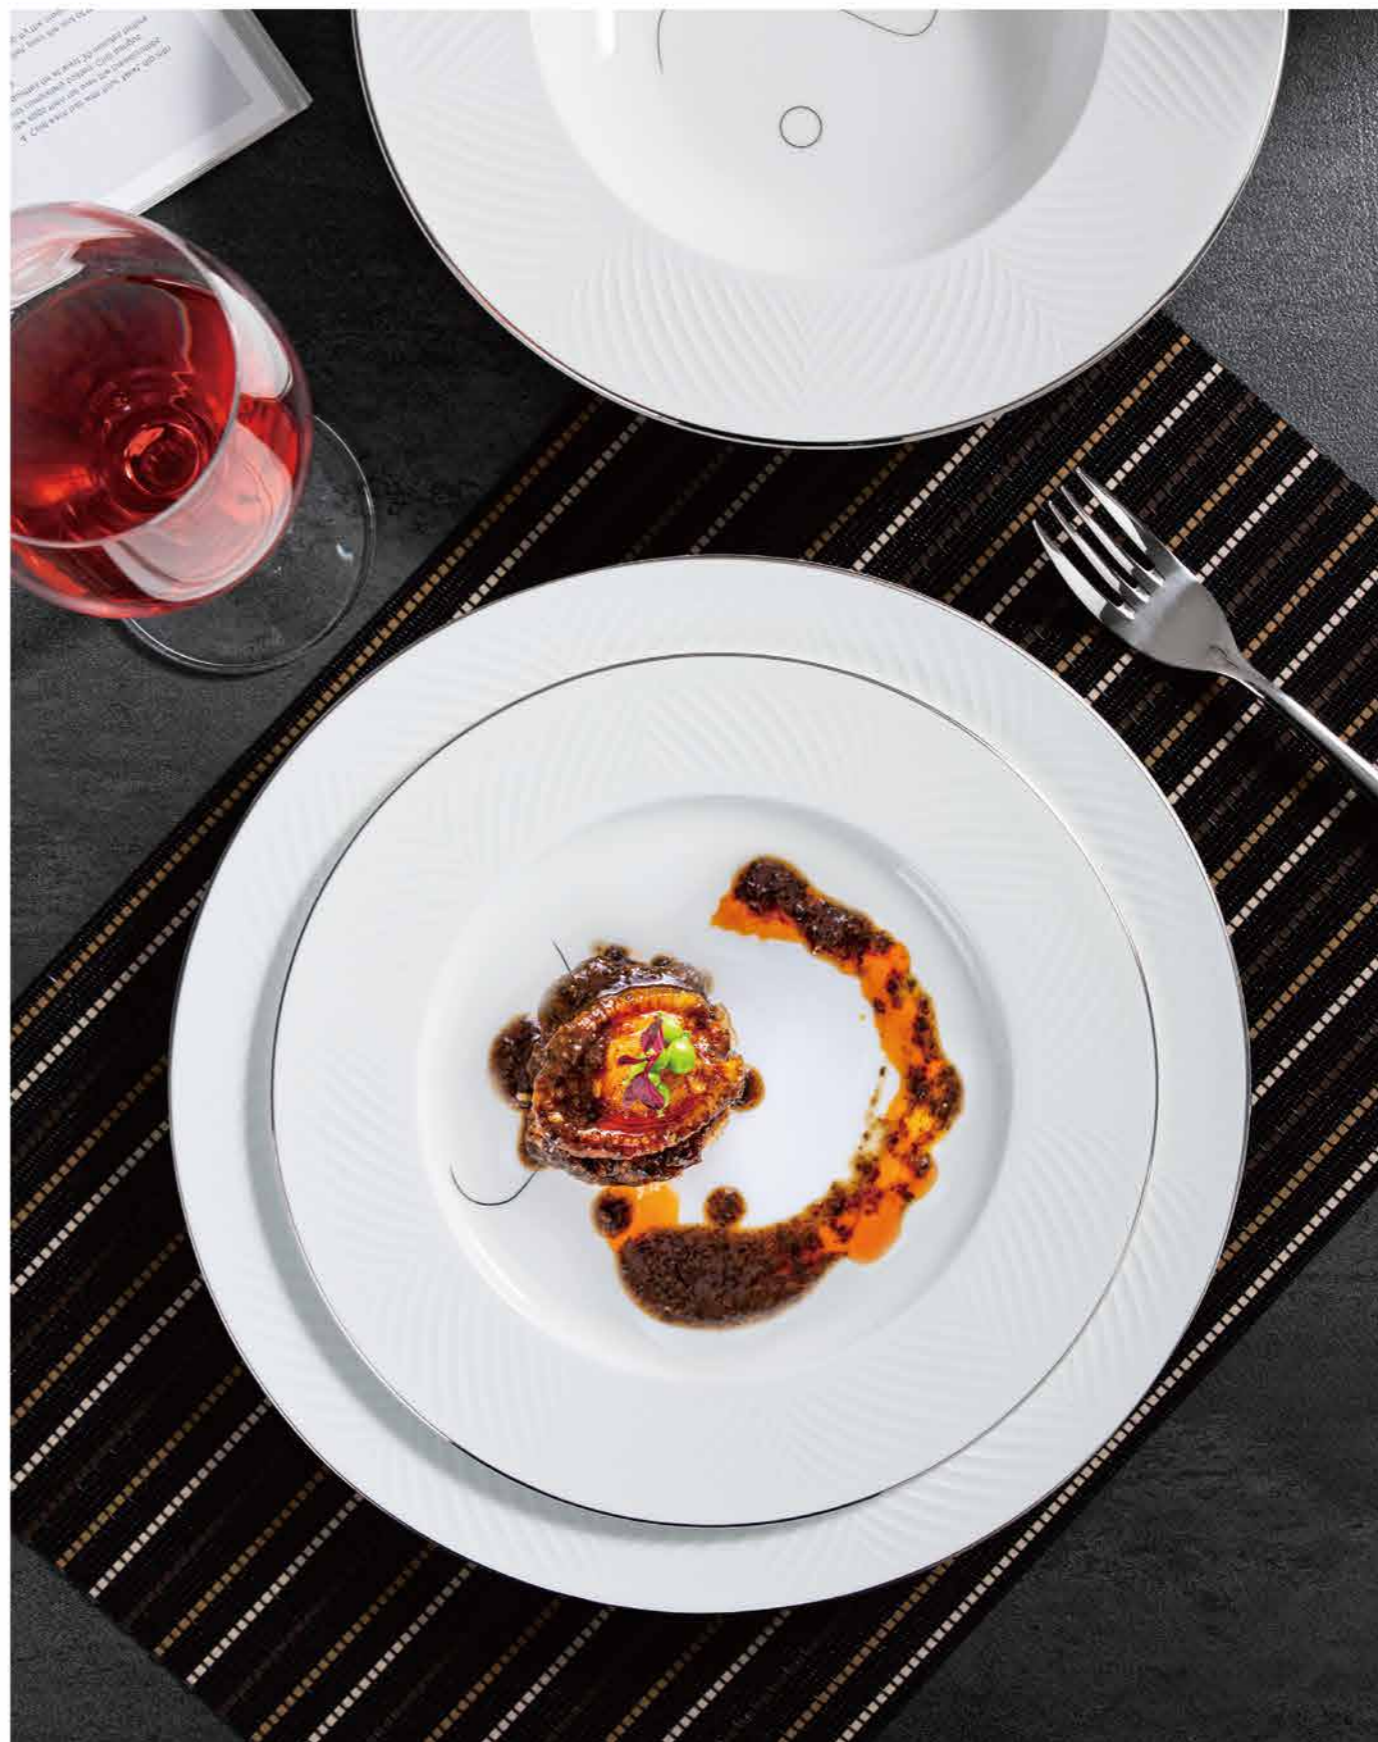

Water wave

The diversity of water forms also shapes all things, Representing a pursuit of goodness like water, a state of Mind that is as calm as water, and the tenacity of water Dripping through stone.

BONE CHINA

BONE CHINA