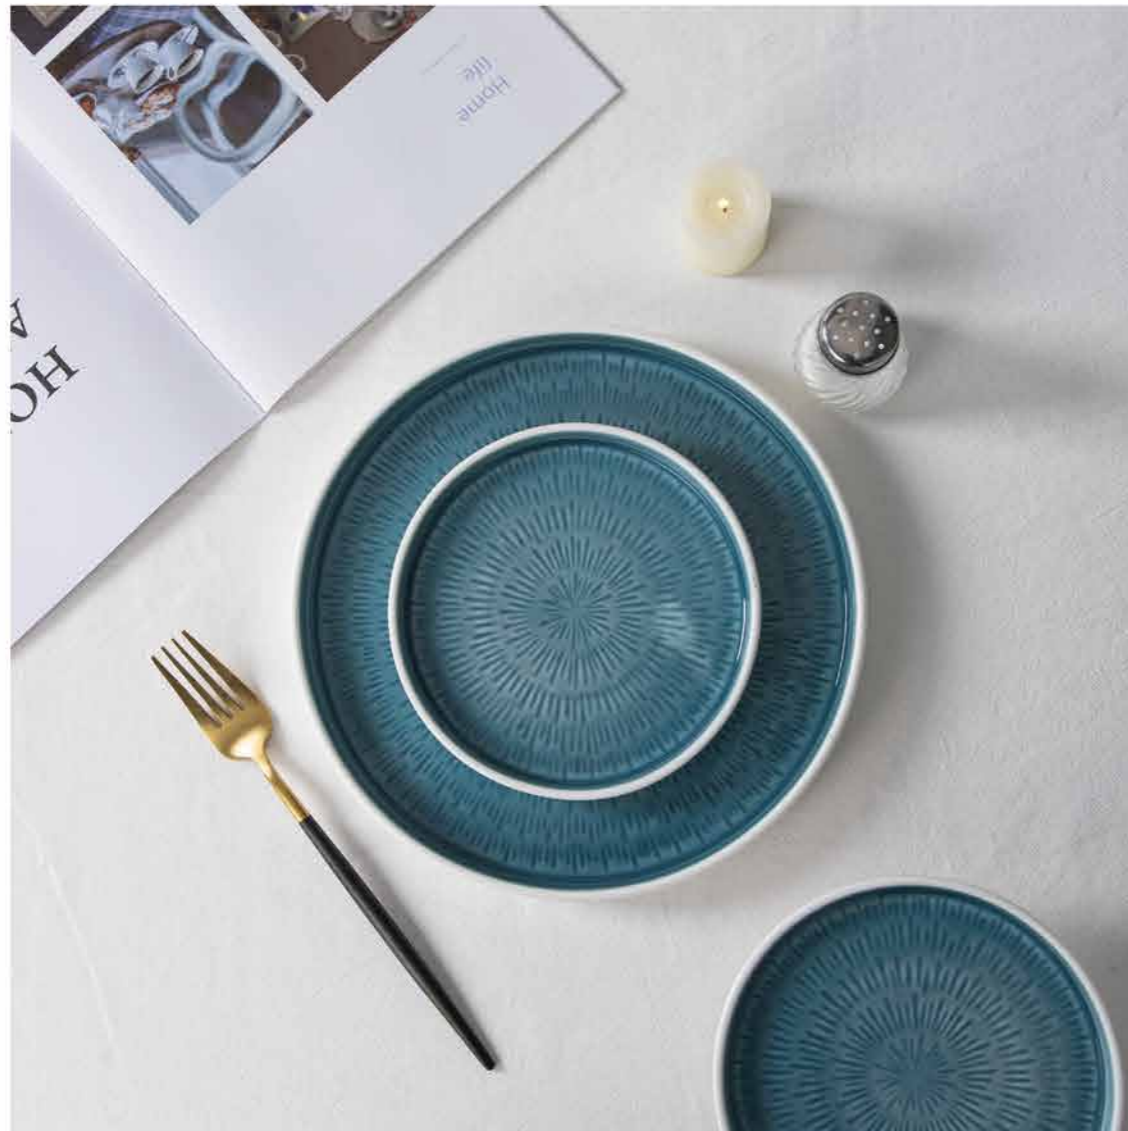

PRE-SALE

Ocean Blue (Light/Dark)

T8603066 27.9*27.9*2.4
T8603067 23.9*23.9*2.4
T8603068 20.3*20.3*1.9
T8603070 15.5*15.5*1.9
T8603072 12*12*1.9

T8603071 15.5*15.5*5.8
T8603069 20.3*20.3*7.5
T8603073 12*12*5.4

T8603077 23.7*23.7*5.1

T8603074 35.7*17.3*2.5

T8603074 35.7*17.3*2.5

T8603075 35.7*17.3*2.8

T8603048 15.4*15.4*6.9
T8603046 20*20*8

T8603052 18.2*18.2*5
T8603050 22.5*22.5*6

T8603062 10*10*5.7