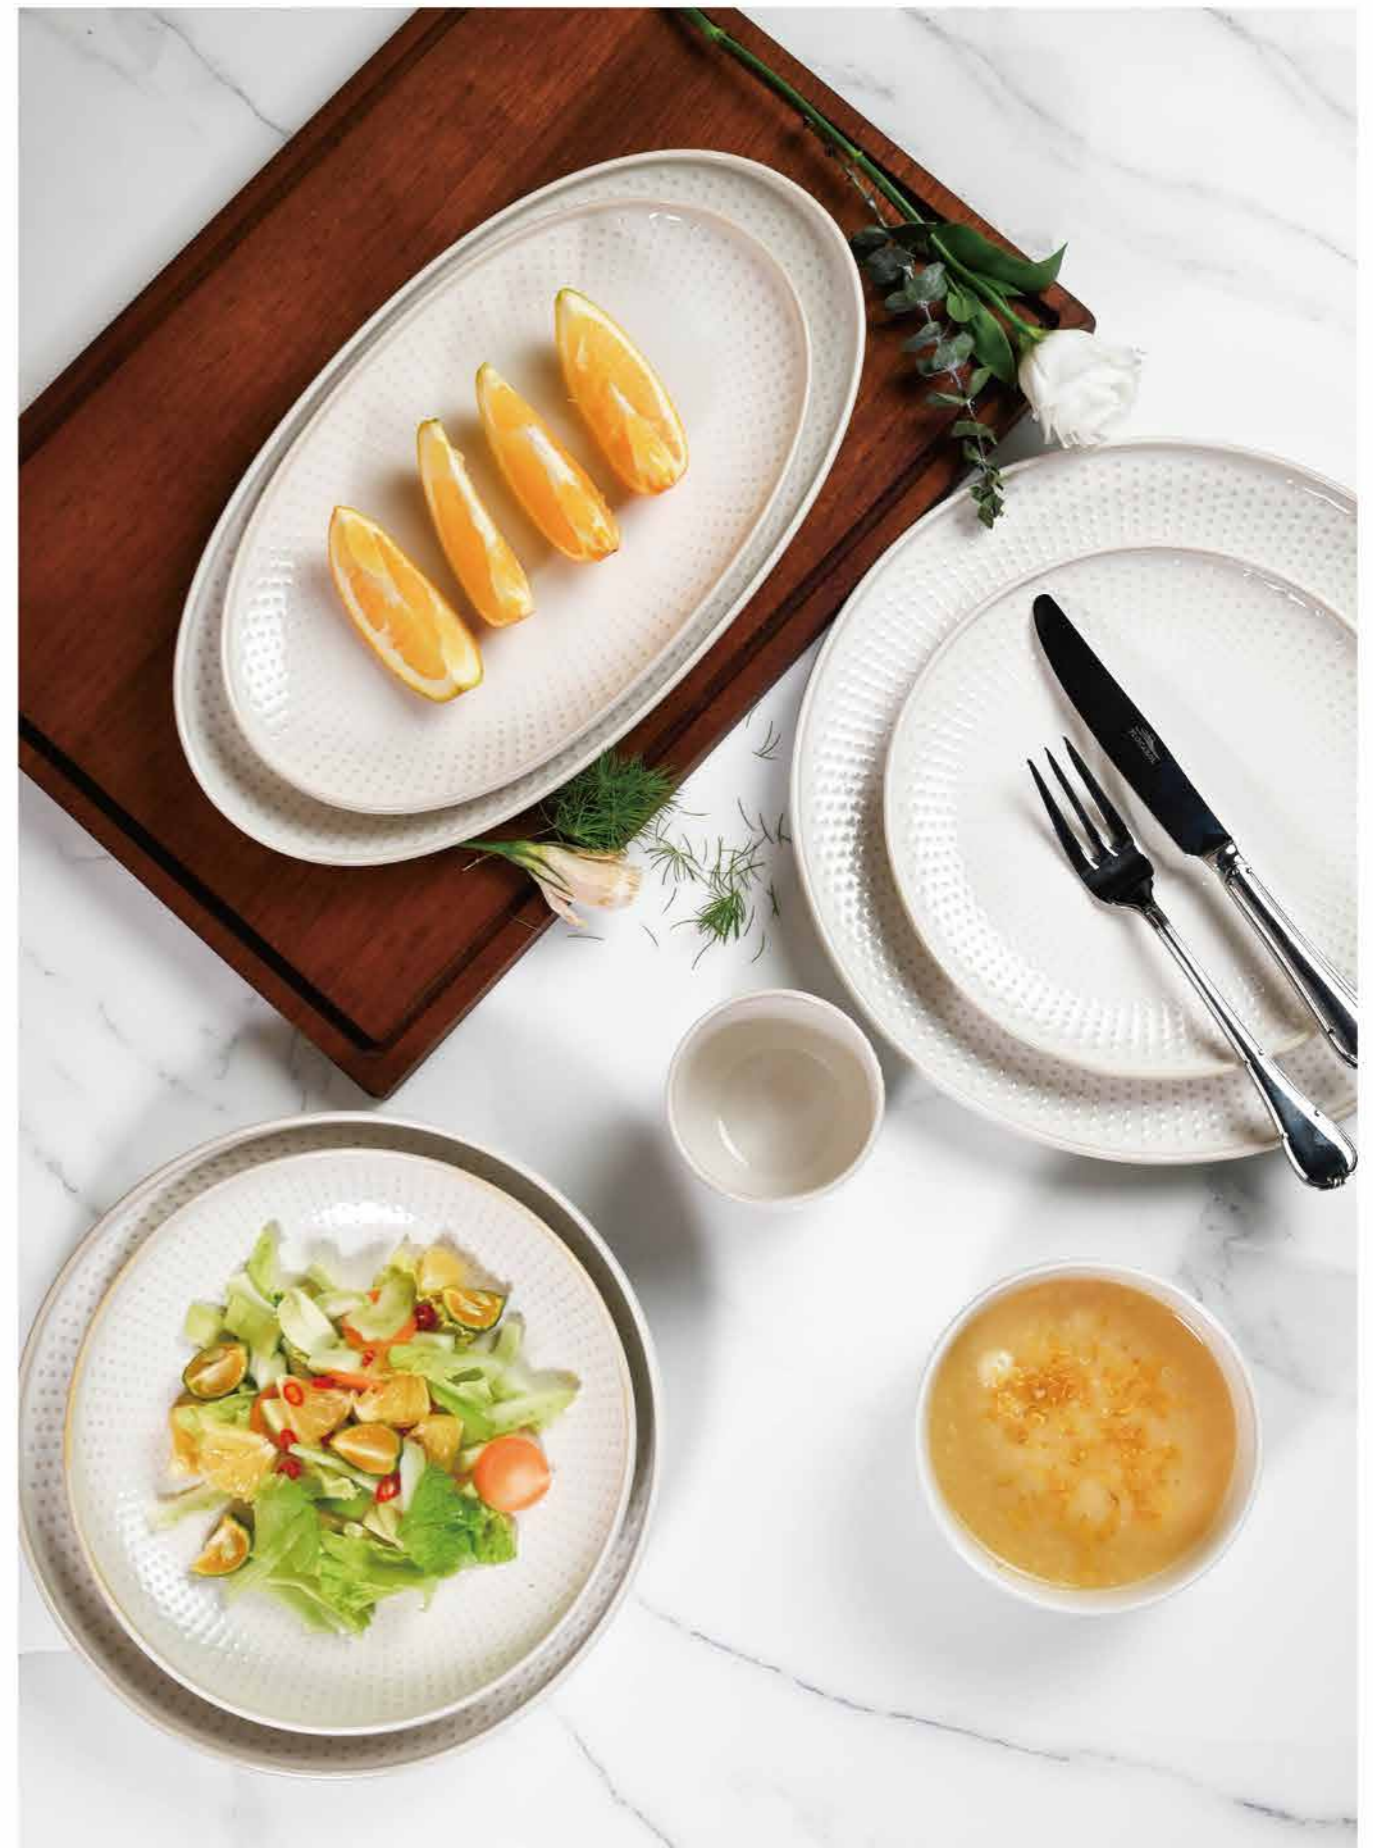

Pearl Dot

An elegant high temperature porcelain dinnerware features a pure white glaze adorned with delicate pearl-like dots.