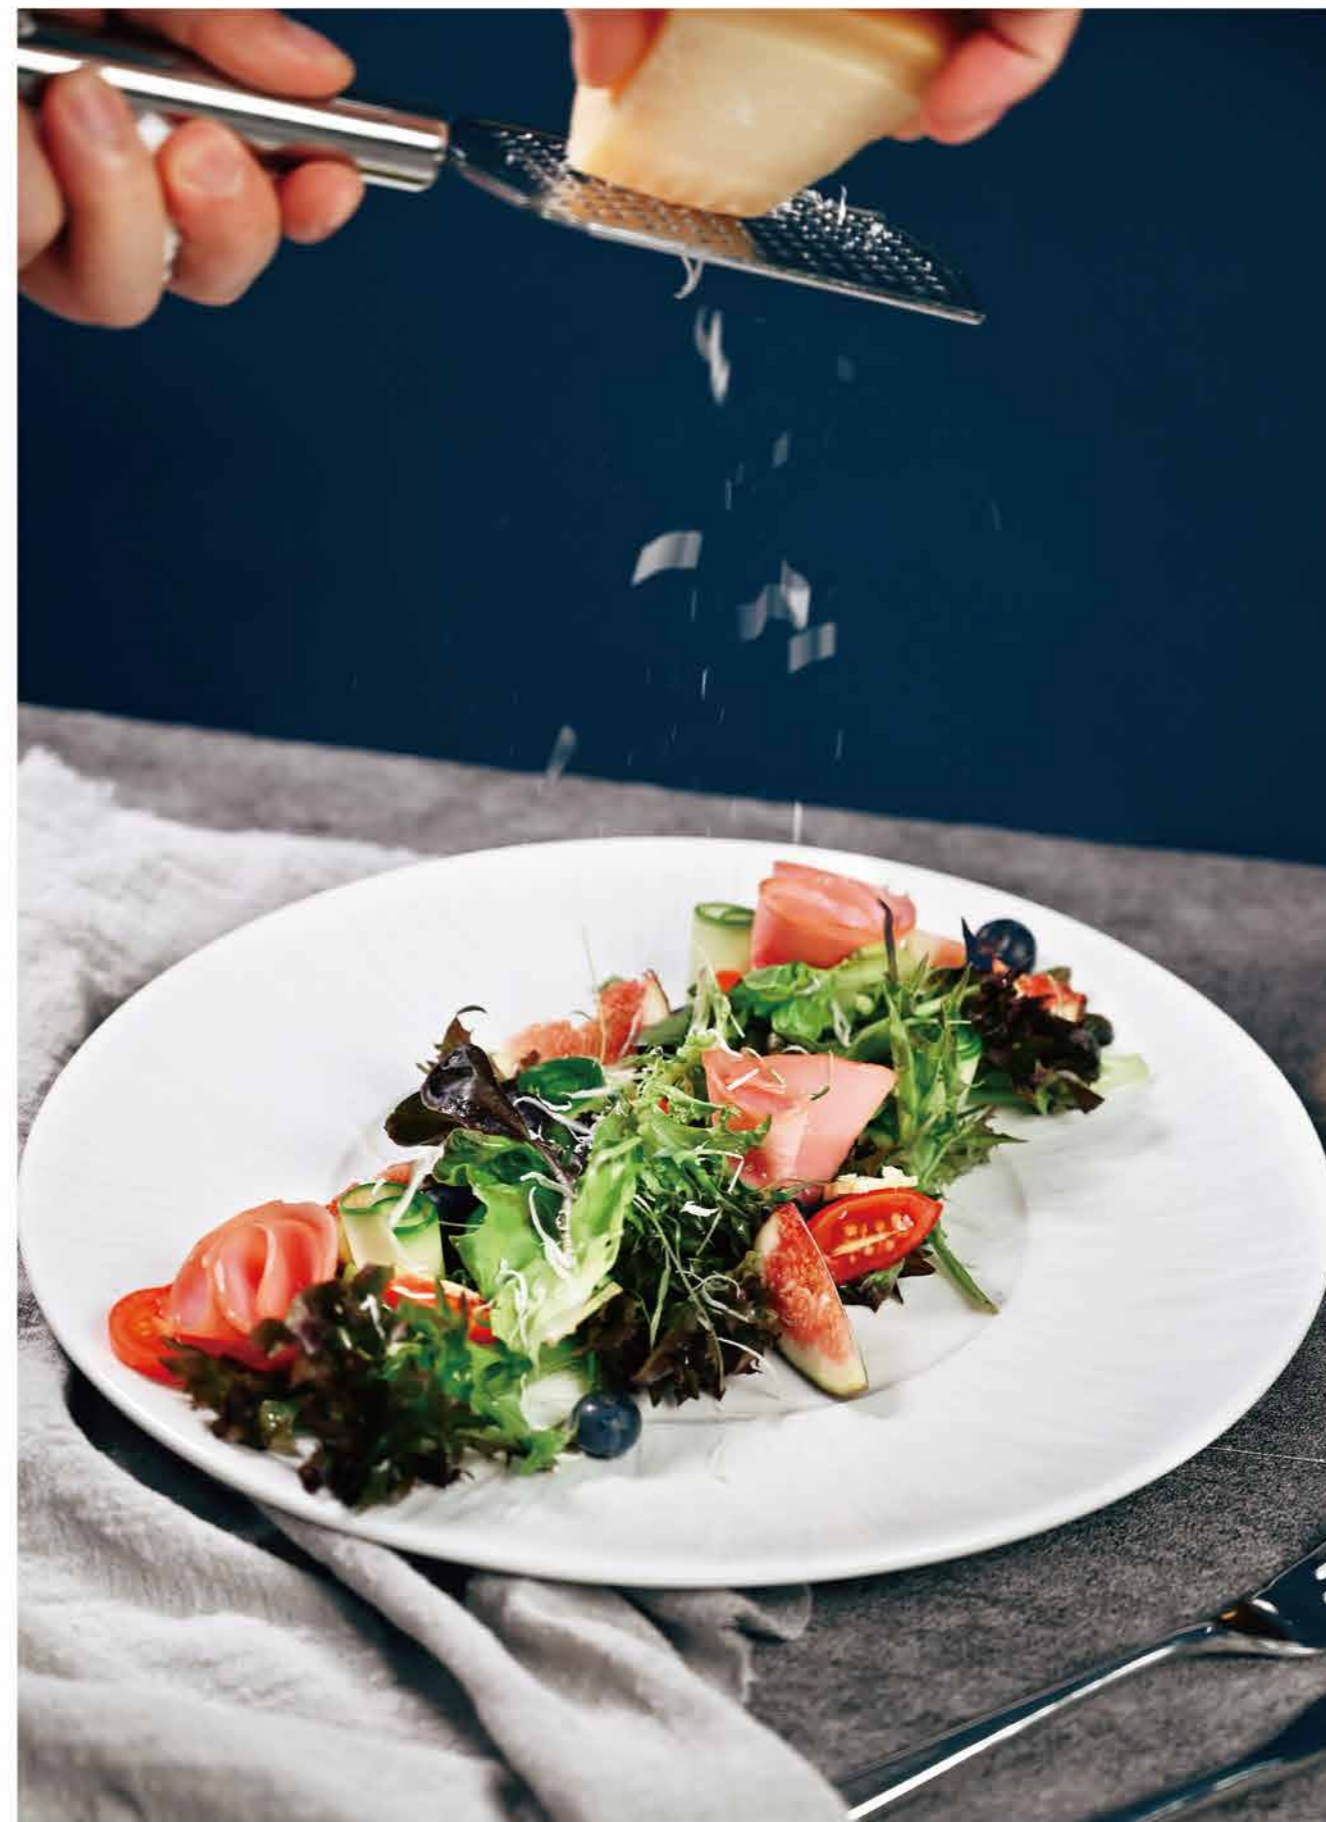

WHITE PORCELAIN

WHITE PORCELAIN

T8603447 22.3*22.3*2.5 8.75"
T8603448 16.2*16.2*2 6.25"
T8603458 30.3*30.3*3.1 12"
T8603459 27.2*27.2*2.5 10.5"

T8603443 23.7*23.7*4.5

T8603442 27.5*27.5*6.8
T8603444 23.7*23.7*5.9

T8603445 40.8*30.3*3
T8603446 33.2*24.7*2.9

T8603454 26.3*26.3*6.5 10.5"
T8603455 22.7*22.7*5.5 9"
T8603456 19.5*19.5*4.7 7.5"

T8603457 15.2*15.2*7.9 6"
T8603461 11.5*11.5*5.4 4.5"

T8603449 10.7*8.5*8.2 240ml
T8603452 8.6*6.7*7.2 120ml

T8603453 12*8.5*9.8

T8603460 11.6*11.6*5.3 90ml
T8603462 16*16*7.7 310ml
T8603481 14.2*14.2*6.8 200ml

T8603450 22.5*13.5*15.7 1000ml

T8603497 15.6*10.5*5.5 250ml
T8603498 15.9*15.9*2.2 saucers