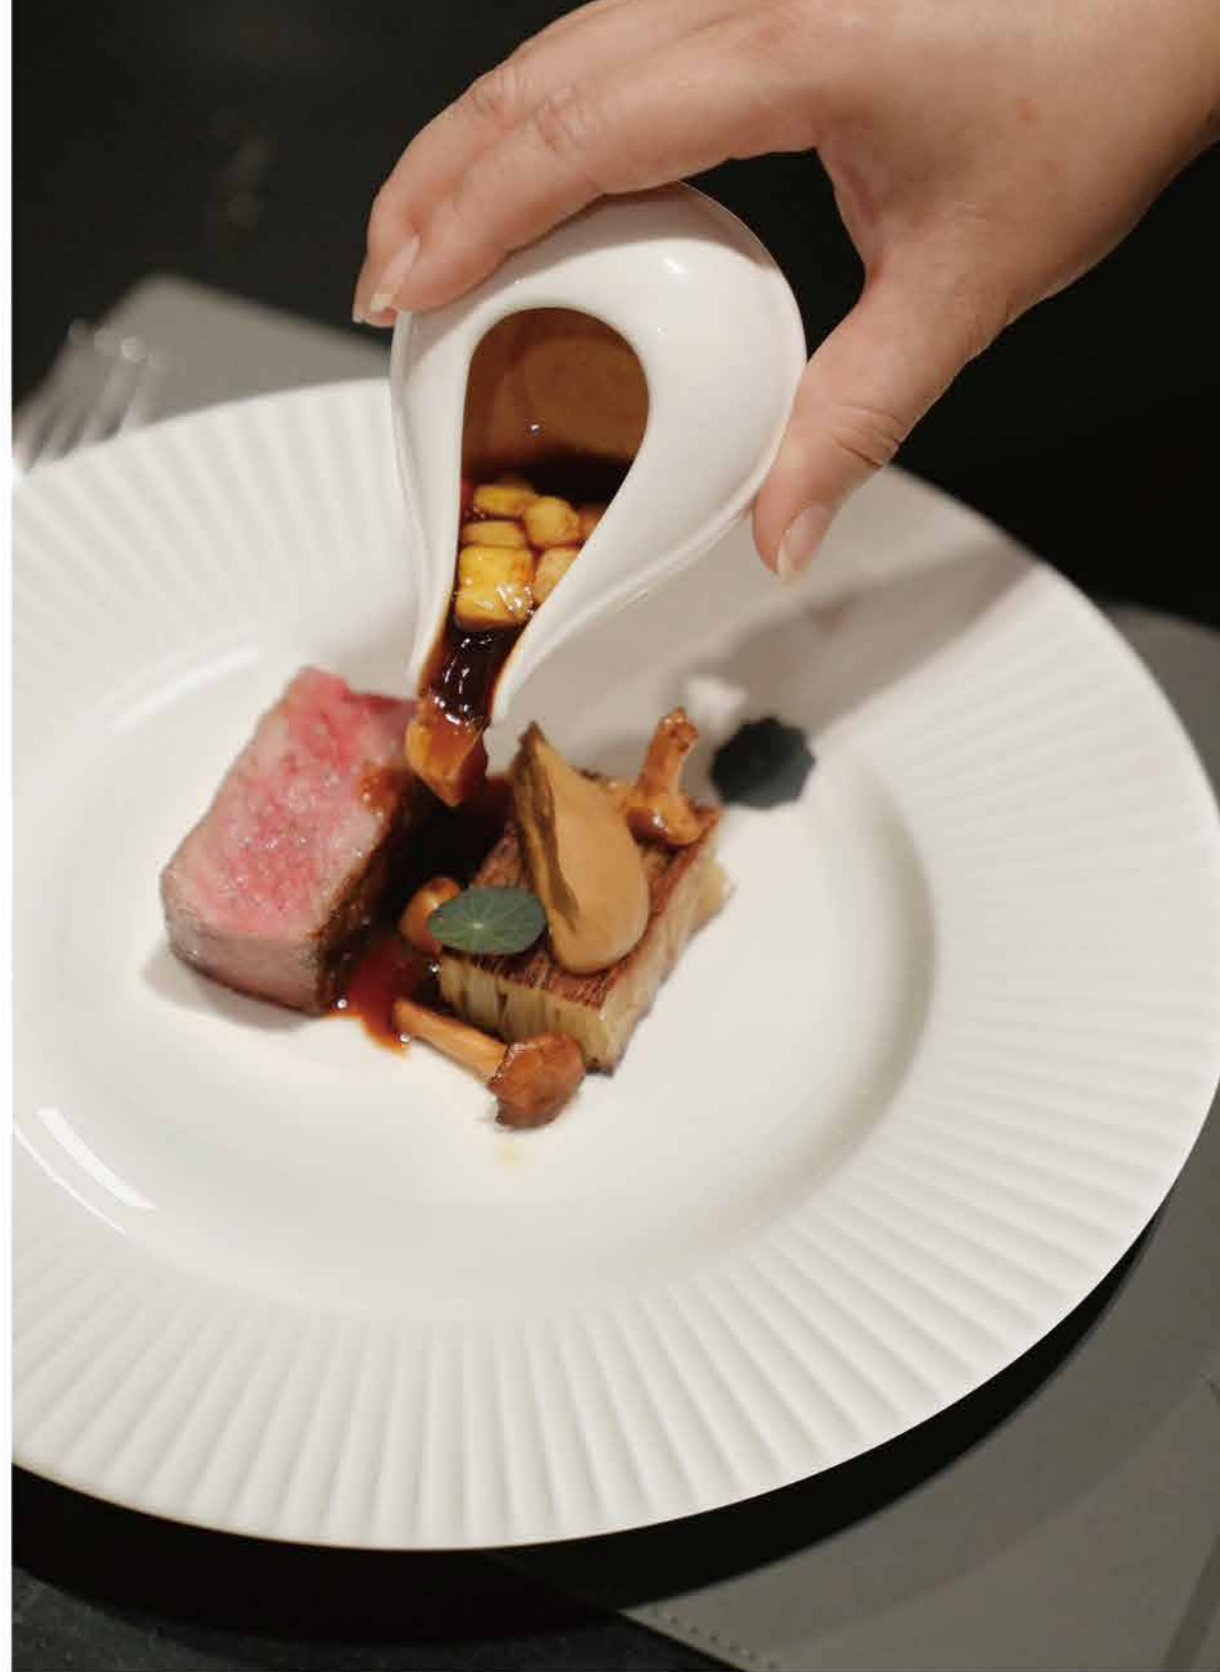

Bone China Features

White porcelain Features

01
Producing at 1320°C high temperature for Adobe biscuit at first time and then Glaze firing second times at 1150°C, combine with luxury decal printing final time at 700°C-900°C.

02
With high temperature firing, high hardness, lead to high impact strength chip resistance and fully vitrified body, scratch prevent, edge chip resistance, Low breakage rate, high density, stable quality and longer lifetime.

03
Light and elegant high-end bone china dinnerware is design For 4-5 star restaurant/hotel.