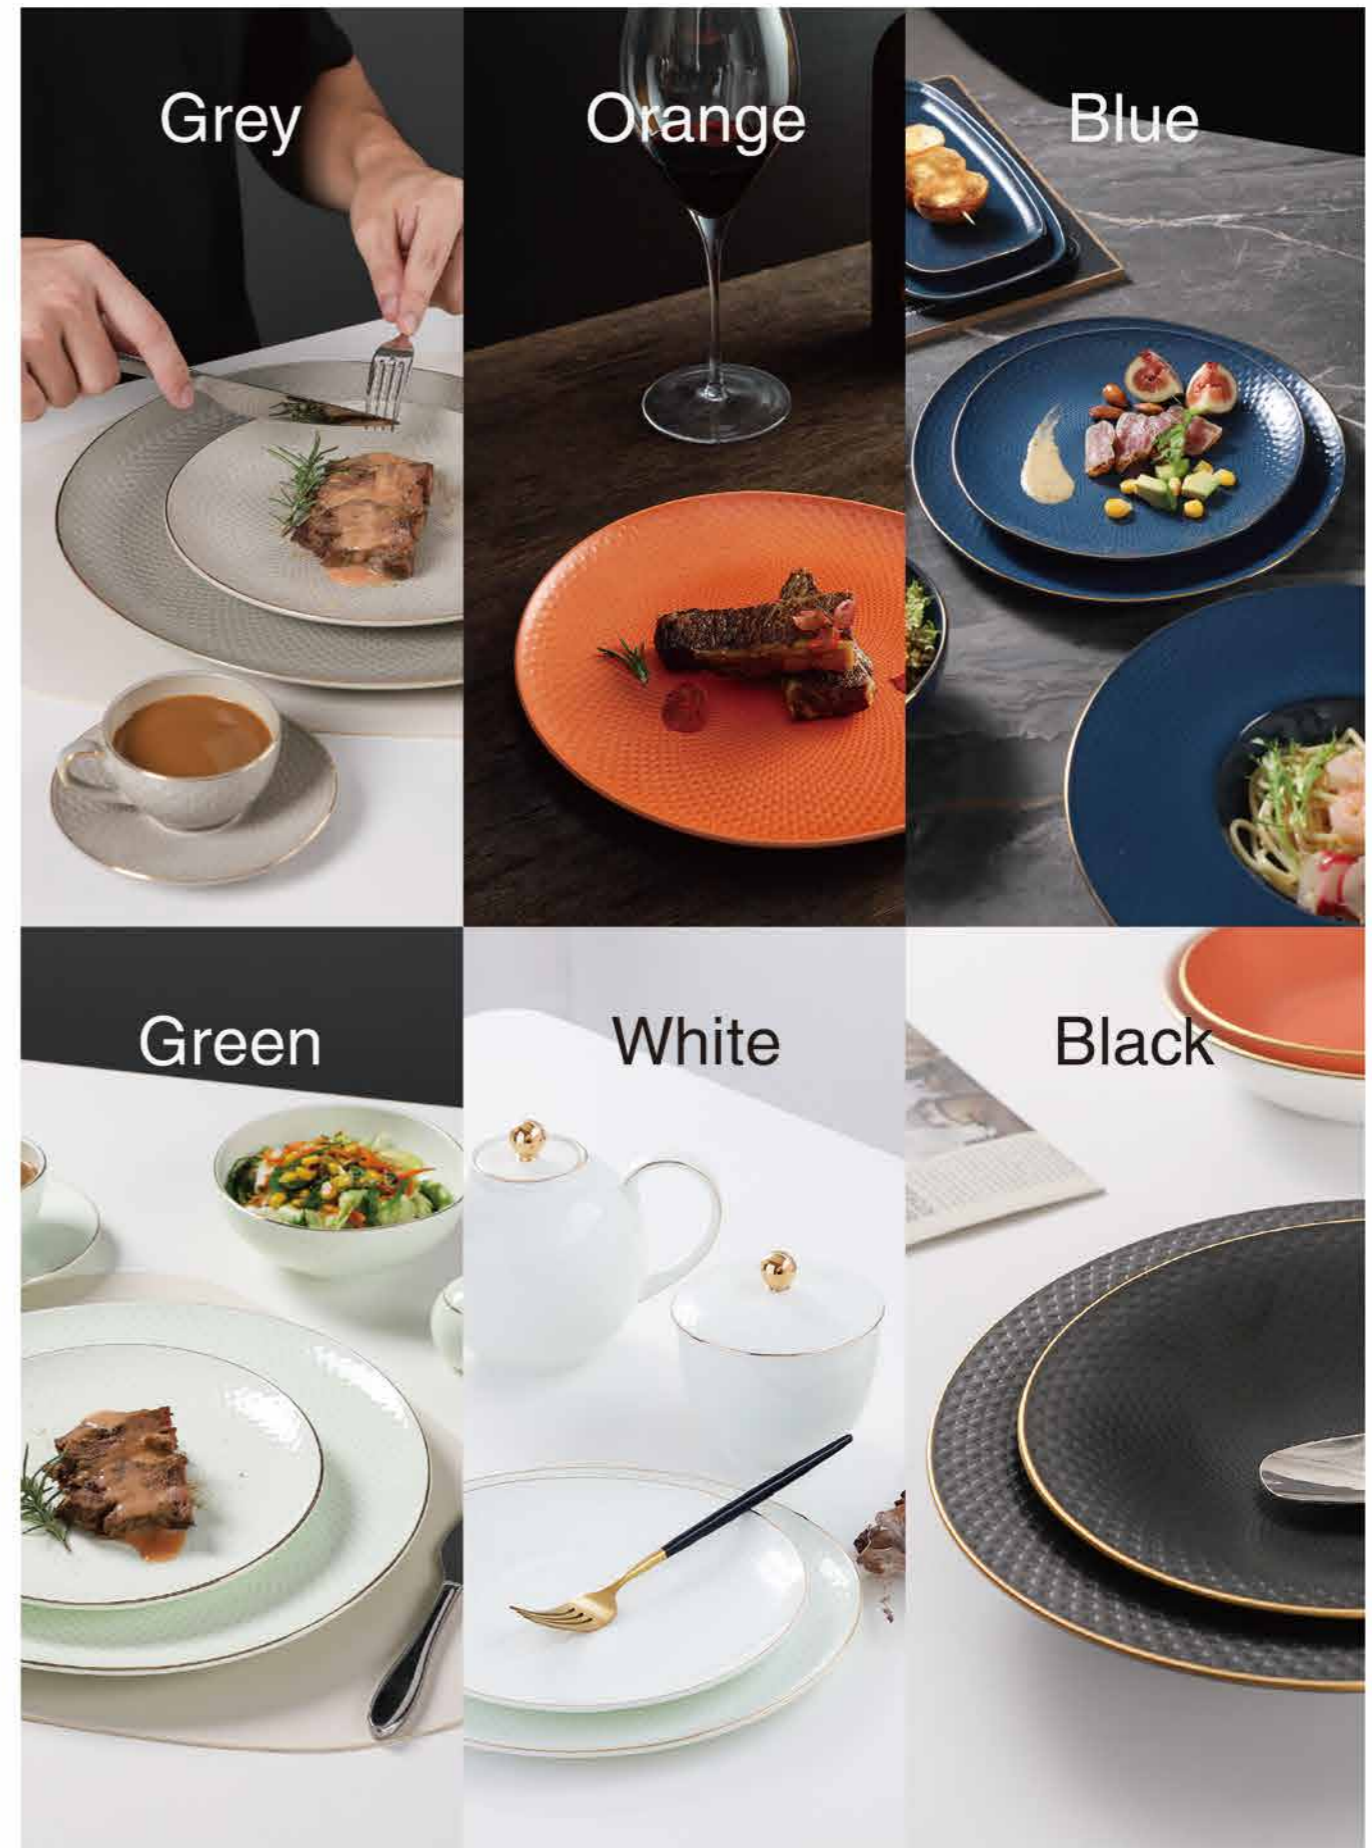

Unit: cm

Kaleidoscope .

Bold lavish color , lively depth of color and bone china finesse,
Through its designs, p&t royal ware tells stories to be enjoyed

BONE CHINA

Grey

Orange

Blue

Green