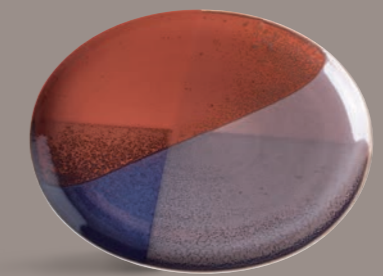

Platte, oval
platter, oval
32 cm
1T3306